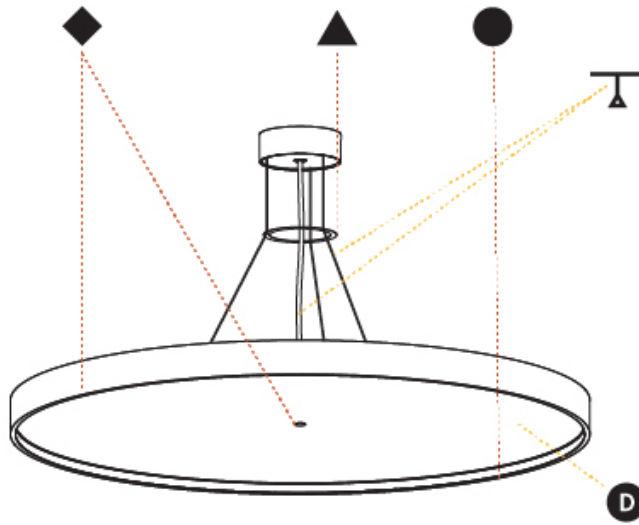

SIGN DIVA KORONA SUSPENSION

A300016-

PROJECT	_____
TYPE	_____
SPECIFIER	_____
QUANTITY	_____
DATE	_____

A