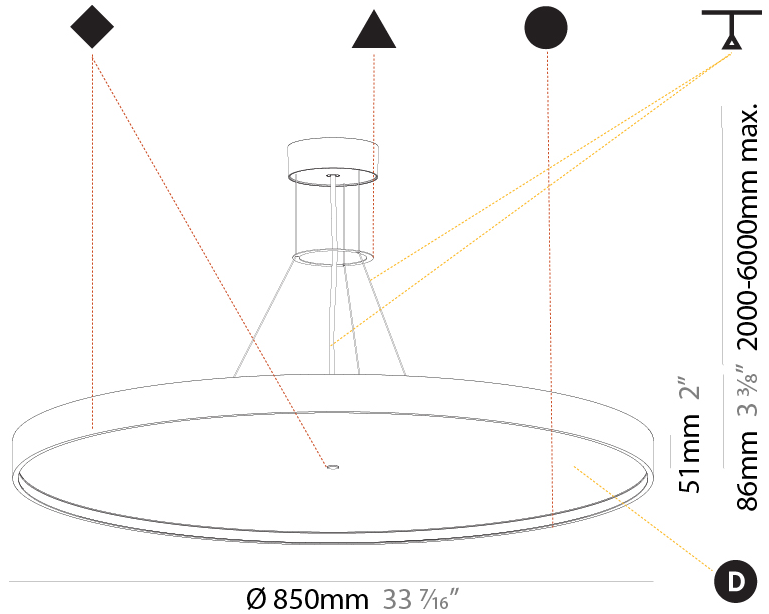

OPTICAL

RATINGS AND CERTIFICATIONS

Certified By: Certified for North American Standards
IP rating: IP20