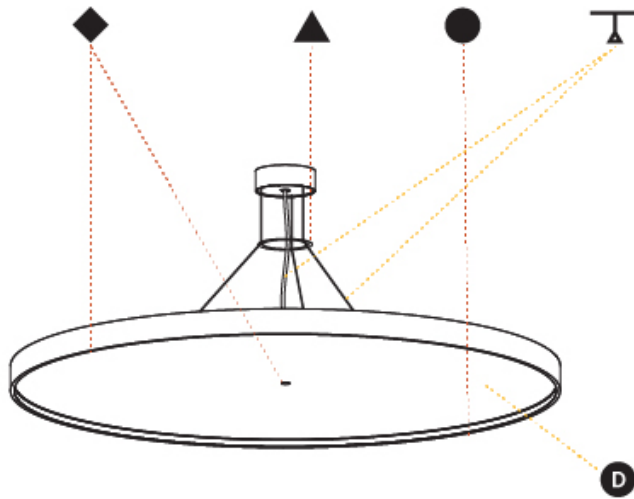

SIGN DIVA KORONA SUSPENSION

A300018-

PROJECT _____

TYPE _____

SPECIFIER _____

QUANTITY _____

DATE _____

A