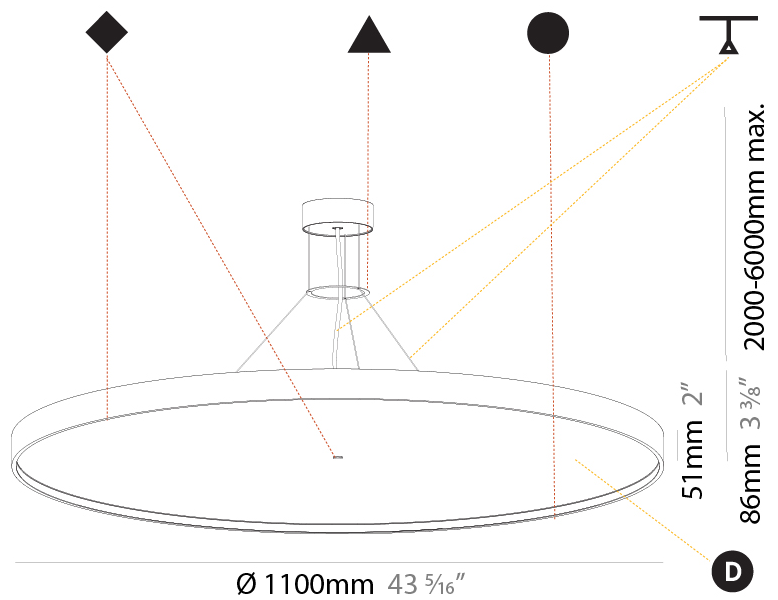

OPTICAL

RATINGS AND CERTIFICATIONS

Certified By: Certified for North American Standards
IP rating: IP20